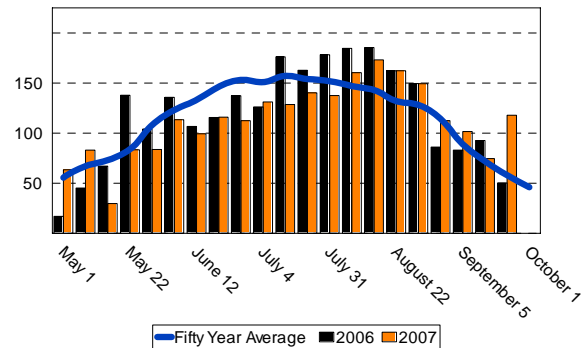

Hobart

Growing Degree Days (GDD)

	<u>50 year</u>	<u>2006</u>	<u>2007</u>
May	437.9	419.5	337.0
June	598.8	599.9	462.6
July	654.7	699.2	544.3
August	731.1	818.0	766.0
September 5	102.9	83.6	108.2
September 12	89.4	94.3	90.3
September 19	77.2	50.1	122.4
Total	2,692.0	2,764.6	2,430.8