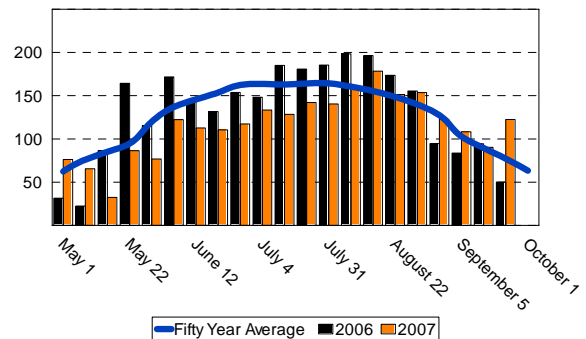

	<u>50 year</u>	<u>2006</u>	<u>2007</u>
May	469.9	507.8	408.7
June	616.9	608.9	486.3
July	678.3	714.2	560.8
August	761.1	816.2	756.4
September 5	114.4	79.7	113.8
September 12	98.0	97.4	97.8
September 19	77.5	50.4	122.7
Total	2,816.1	2,874.6	2,546.5

Blackwell

Growing Degree Days (GDD)

	<u>50 year</u>	<u>2006</u>	<u>2007</u>
May	389.7	371.0	343.0
June	556.8	495.4	441.0
July	615.2	643.2	537.4
August	665.8	767.8	757.5
September 5	89.4	83.1	101.5
September 12	72.4	92.6	74.6
September 19	58.2	50.2	117.8
Total	2,447.5	2,503.3	2,372.8.0

Hobart

Growing Degree Days (GDD)

	<u>50 year</u>	<u>2006</u>	<u>2007</u>
May	437.9	419.5	337.0
June	598.8	599.9	462.6
July	654.7	699.2	544.3
August	731.1	818.0	766.0
September 5	102.9	83.6	108.2
September 12	89.4	94.3	90.3
September 19	77.2	50.1	122.4
Total	2,692.0	2,764.6	2,430.8