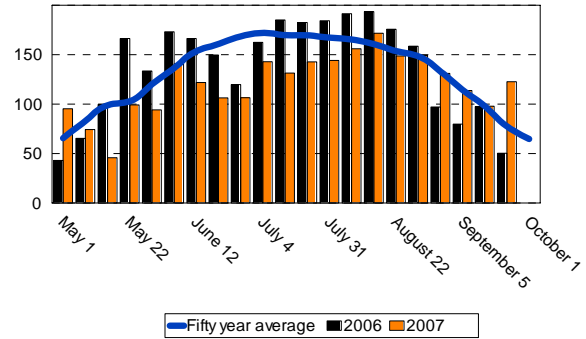

¹Traps established and maintained by Scott Price.

²TTD –Trap taken down

GROWING DEGREE DAY:

A Growing Degree Day (GDD) is defined as 24 hours of time in which the temperature is one degree above the lower temperature threshold (60°F - 100°F). By using this range and the high and low temperatures for each day of the growing season, the amount of heat available to the cotton, measured in day degrees, can be calculated. The heat unit data is collected from *Mesonet weather network weekly*.

Cotton Growth Timetable

Stage of Growth	GDD	Days
Emergence	50 - 60	3 - 4
Pinhead Square	425 - 500	25 - 45
First Bloom	725 - 825	41 - 67
Open Boll	1575 - 1925	102 - 127
Defoliation	2150 - 2300	120 - 140

	<u>50 year</u>	<u>2006</u>	<u>2007</u>
May	469.9	507.8	408.7
June	616.9	608.9	486.3
July	678.3	714.2	560.8
August	761.1	816.2	756.4
September 5	114.4	79.7	113.8
September 12	98.0	97.4	97.8
September 19	77.5	50.4	122.7
Total	2,816.1	2,874.6	2,546.5