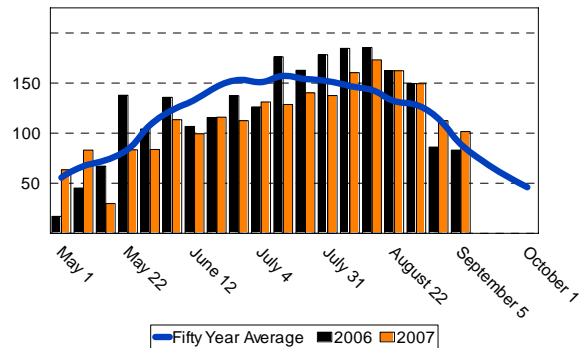

Hobart

Growing Degree Days (GDD)

	<u>50 year</u>	<u>2006</u>	<u>2007</u>
May	437.9	419.5	337.0
June	598.8	599.9	462.6
July	654.7	699.2	544.3
August	731.1	818.0	766.0
September 5	102.9	83.6	108.2
Total	2,525.4	2,620.2	2,218.1