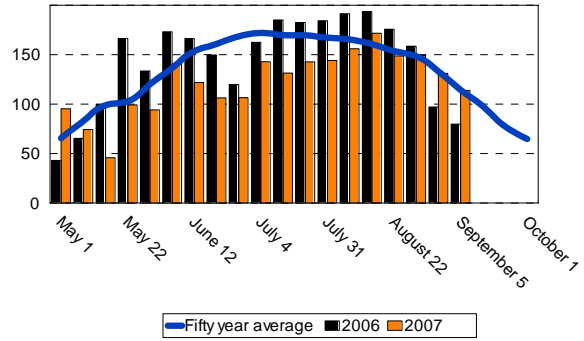

¹Traps established and maintained by Scott Price.

²TTD –Trap taken down

GROWING DEGREE DAY:

A Growing Degree Day (GDD) is defined as 24 hours of time in which the temperature is one degree above the lower temperature threshold (60°F - 100°F). By using this range and the high and low temperatures for each day of the growing season, the amount of heat available to the cotton, measured in day degrees, can be calculated. The heat unit data is collected from *Mesonet weather network* weekly.

Cotton Growth Timetable

<u>Stage of Growth</u>	<u>GDD</u>	<u>Days</u>
Emergence	50 - 60	3 - 4
Pinhead Square	425 - 500	25 - 45
First Bloom	725 - 825	41 - 67
Open Boll	1575 - 1925	102 - 127
Defoliation	2150 - 2300	120 - 140

	<u>50 year</u>	<u>2006</u>	<u>2007</u>
May	469.9	507.8	408.7
June	616.9	608.9	486.3
July	678.3	714.2	560.8
August	761.1	816.2	756.4
September 5	114.4	79.7	113.8
Total	2,640.6	2,726.8	2,326.0

Blackwell