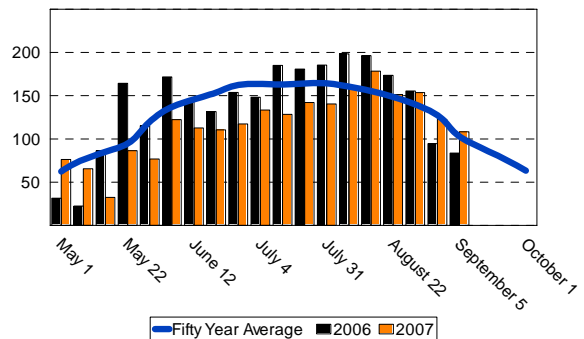

	<u>50 year</u>	<u>2006</u>	<u>2007</u>
May	469.9	507.8	408.7
June	616.9	608.9	486.3
July	678.3	714.2	560.8
August	761.1	816.2	756.4
September 5	114.4	79.7	113.8
Total	2,640.6	2,726.8	2,326.0

Blackwell

Growing Degree Days (GDD)

	<u>50 year</u>	<u>2006</u>	<u>2007</u>
May	389.7	371.0	343.0
June	556.8	495.4	441.0
July	615.2	643.2	537.4
August	665.8	767.8	757.5
September 5	89.4	83.1	101.5
Total	2,316.9	2,360.5	2,180.4

Hobart

Growing Degree Days (GDD)

	<u>50 year</u>	<u>2006</u>	<u>2007</u>
May	437.9	419.5	337.0
June	598.8	599.9	462.6
July	654.7	699.2	544.3
August	731.1	818.0	766.0
September 5	102.9	83.6	108.2
Total	2,525.4	2,620.2	2,218.1