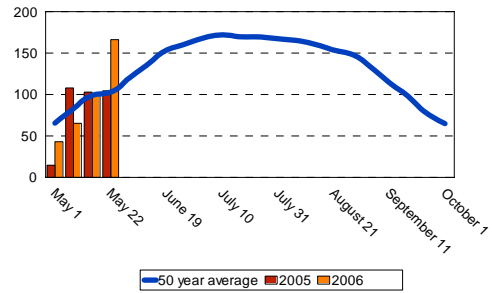

recommendation accordingly. Plants develop new leaves every 3 to 5 days depending on growing conditions and heat units. To assess development, count the leaves. Cotyledons (fat and kidney bean shaped) are attached opposite each other; true leaves alternate up the main stem. Even if the cotyledons are gone, you can easily find their attachment point (see plant illustration). Count the leaves (fully extended) up the plant. Stop counting when leaves are smaller than “quarters” or leaves are still unfolding (in terminal). For weed control tips contact J.C. Banks at 580-482-2120 or Shane Osborne at 580-482-2633

COTTON PLANT ILLUSTRATION

Courtesy of Delta Pine Land

Altus

Growing Degree Days (GDD)

<u>Week of</u>	<u>50 year</u>	<u>2005</u>	<u>2006</u>
May 1	65.5	14.7	43.1
May 8	82.9	107.9	65.3
May 15	98.6	102.9	99.7
May 22	102.9	104.4	166.3
Total	349.9	329.9	374.4

Blackwell

Growing Degree Days (GDD)

<u>Week of</u>	<u>50 year</u>	<u>2005</u>	<u>2006</u>
May 1	55.6	14.9	16.8
May 8	67.5	78.0	45.2
May 15	73.2	86.2	67.1
May 22	84.3	81.2	137.8
Total	280.6	260.3	266.9

Hobart