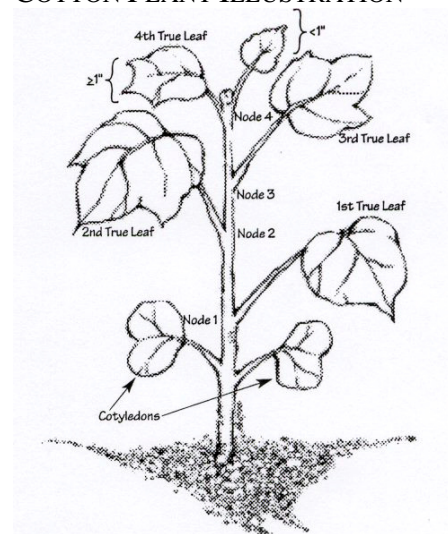

COTTON PLANT ILLUSTRATION

Courtesy of Delta Pine Land