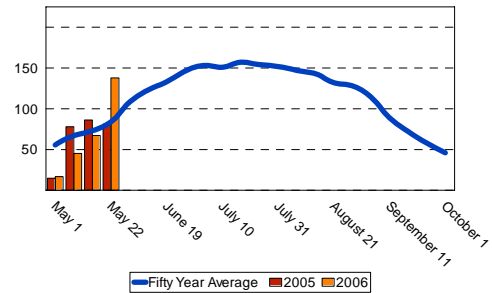

recommendation accordingly. Plants develop new leaves every 3 to 5 days depending on growing conditions and heat units. To assess development, count the leaves. Cotyledons (fat and kidney bean shaped) are attached opposite each other; true leaves alternate up the main stem. Even if the cotyledons are gone, you can easily find their attachment point (see plant illustration). Count the leaves (fully extended) up the plant. Stop counting when leaves are smaller than “quarters” or leaves are still unfolding (in terminal). For weed control tips contact J.C. Banks at 580-482-2120 or Shane Osborne at 580-482-2633

COTTON PLANT ILLUSTRATION

Courtesy of Delta Pine Land

Altus

Growing Degree Days (GDD)

<u>Week of</u>	<u>50 year</u>	<u>2005</u>	<u>2006</u>
May 1	65.5	14.7	43.1
May 8	82.9	107.9	65.3
May 15	98.6	102.9	99.7
May 22	102.9	104.4	166.3
Total	349.9	329.9	374.4

Blackwell

Growing Degree Days (GDD)

<u>Week of</u>	<u>50 year</u>	<u>2005</u>	<u>2006</u>
May 1	55.6	14.9	16.8
May 8	67.5	78.0	45.2
May 15	73.2	86.2	67.1
May 22	84.3	81.2	137.8
Total	280.6	260.3	266.9

Hobart