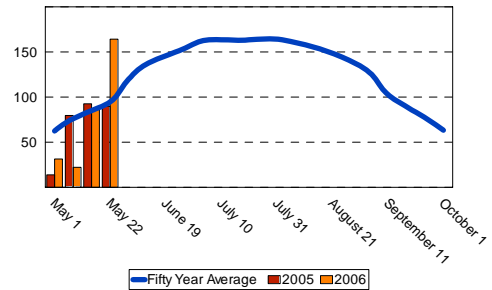

recommendation accordingly. Plants develop new leaves every 3 to 5 days depending on growing conditions and heat units. To assess development, count the leaves. Cotyledons (fat and kidney bean shaped) are attached opposite each other; true leaves alternate up the main stem. Even if the cotyledons are gone, you can easily find their attachment point (see plant illustration). Count the leaves (fully extended) up the plant. Stop counting when leaves are smaller than “quarters” or leaves are still unfolding (in terminal). For weed control tips contact J.C. Banks at 580-482-2120 or Shane Osborne at 580-482-2633

Blackwell

Growing Degree Days (GDD)

<u>Week of</u>	<u>50 year</u>	<u>2005</u>	<u>2006</u>
May 1	55.6	14.9	16.8
May 8	67.5	78.0	45.2
May 15	73.2	86.2	67.1
May 22	84.3	81.2	137.8
Total	280.6	260.3	266.9

Hobart

Growing Degree Days (GDD)

<u>Week of</u>	<u>50 year</u>	<u>2005</u>	<u>2006</u>
May 1	62.3	13.8	31.4
May 8	76.2	79.6	22.4
May 15	84.9	92.6	86.2
May 22	94.7	89.9	164.2
Total	318.1	275.9	304.2

FOR FURTHER INFORMATION CONTACT: