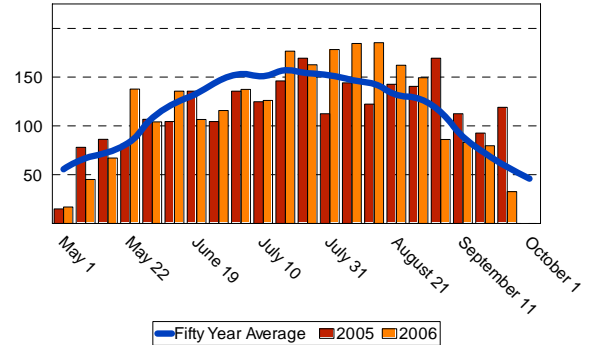

A Growing Degree Day (GDD) is defined as 24 hours of time in which the temperature is one degree above the lower temperature threshold (60°F - 100°F). By using this range and the high and low temperatures for each day of the growing season, the amount of heat available to the cotton, measured in day degrees, can be calculated. The heat unit data is collected from *Mesonet weather network weekly*.

Cotton Growth Timetable

<u>Stage of Growth</u>	<u>GDD</u>	<u>Days</u>
Emergence	50 - 60	3 - 4
Pinhead Square	425 - 500	25 - 45
First Bloom	725 - 825	41 - 67
Open Boll	1575 - 1925	102 - 127
Defoliation	2150 - 2300	120 - 140

	<u>50 year</u>	<u>2005</u>	<u>2006</u>
May	470.1	452.2	507.8
June	570.5	621.3	634.8
July	846.76	662.1	901.6
August	628.24	626.8	818.2
Sept 4	114.4	135.4	79.7
Sept 11	98.0	117.3	97.4
Sept 18	77.5	122.1	50.4
Total	2,805.5	2,737.2	3,089.9

Blackwell

Growing Degree Days (GDD)

	<u>50 year</u>	<u>2005</u>	<u>2006</u>
May	389.0	367.1	371.0
June	510.0	513.6	495.6
July	767.0	589.3	828.4
August	550.0	614.7	583.4
Sept 4	89.3	112.4	83.1
Sept 11	72.4	92.6	79.7
Sept 18	58.6	119.1	32.6
Total	2,436.3	2,408.8	2,473.8