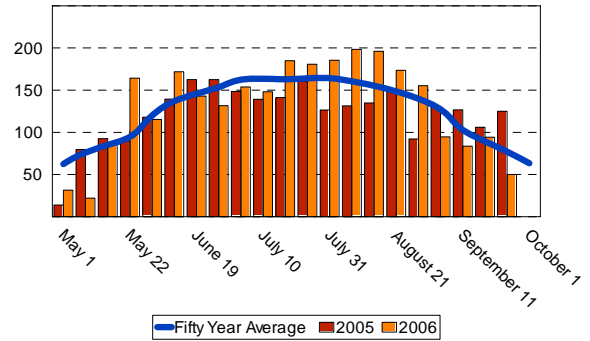

	<u>50 year</u>	<u>2005</u>	<u>2006</u>
May	470.1	452.2	507.8
June	570.5	621.3	634.8
July	846.76	662.1	901.6
August	628.24	626.8	818.2
Sept 4	114.4	135.4	79.7
Sept 11	98.0	117.3	97.4
Sept 18	77.5	122.1	50.4
Total	2,805.5	2,737.2	3,089.9

Blackwell

Growing Degree Days (GDD)

	<u>50 year</u>	<u>2005</u>	<u>2006</u>
May	389.0	367.1	371.0
June	510.0	513.6	495.6
July	767.0	589.3	828.4
August	550.0	614.7	583.4
Sept 4	89.3	112.4	83.1
Sept 11	72.4	92.6	79.7
Sept 18	58.6	119.1	32.6
Total	2,436.3	2,408.8	2,473.8

Hobart

Growing Degree Days (GDD)

	<u>50 year</u>	<u>2005</u>	<u>2006</u>
May	437.9	393.8	419.5
June	559.0	587.5	599.9
July	812.3	651.4	898.0
August	596.4	628.8	621.8
Sept 4	102.9	126.7	83.6
Sept 11	89.4	106.1	94.3
Sept 18	77.2	124.9	50.1
Total	2,675.1	2,619.2	2,767.2