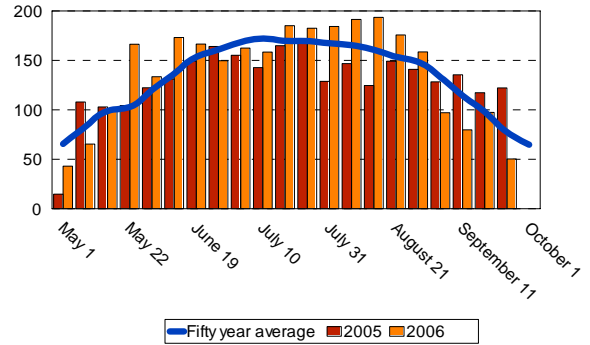

A Growing Degree Day (GDD) is defined as 24 hours of time in which the temperature is one degree above the lower temperature threshold (60°F - 100°F). By using this range and the high and low temperatures for each day of the growing season, the amount of heat available to the cotton, measured in day degrees, can be calculated. The heat unit data is collected from *Mesonet weather network weekly*.

Cotton Growth Timetable

<u>Stage of Growth</u>	<u>GDD</u>	<u>Days</u>
Emergence	50 - 60	3 - 4
Pinhead Square	425 - 500	25 - 45
First Bloom	725 - 825	41 - 67
Open Boll	1575 - 1925	102 - 127
Defoliation	2150 - 2300	120 - 140

	<u>50 year</u>	<u>2005</u>	<u>2006</u>
May	470.1	452.2	507.8
June	570.5	621.3	634.8
July	846.76	662.1	901.6
August	628.24	626.8	818.2
Sept 4	114.4	135.4	79.7
Sept 11	98.0	117.3	97.4
Sept 18	77.5	122.1	50.4
Total	2,805.5	2,737.2	3,089.9