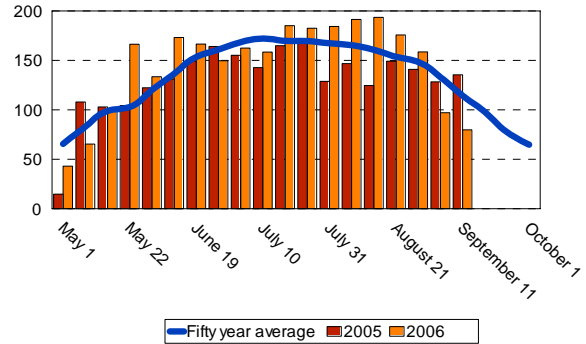

Altus

Growing Degree Days (GDD)

<u>Week of</u>	<u>50 year</u>	<u>2005</u>	<u>2006</u>
May 1	65.5	14.7	43.1
May 8	82.9	107.9	65.3
May 15	98.6	102.9	99.7
May 22	102.9	104.4	166.3
May 29	120.2	122.3	133.4
June 5	136.4	131.2	173.1
June 12	153.4	149.3	166.4
June 19	160.7	164.1	149.7
June 26	168.4	155.4	145.6
July 3	171.9	142.7	158.4
July 10	169.7	164.9	185.1
July 17	169.5	169.7	182.5
July 24	167.2	128.7	184.2
July 31	165.3	146.7	191.4
Aug 7	160.6	124.6	193.4
Aug 7	160.6	124.6	193.4
Aug 14	157.7	149.1	175.7
Aug 21	148.3	140.9	158.6
Aug 28	133.2	128.3	97.1
Sept 4	114.4	135.4	79.7
Total	2,807.4	2,607.8	2,942.1