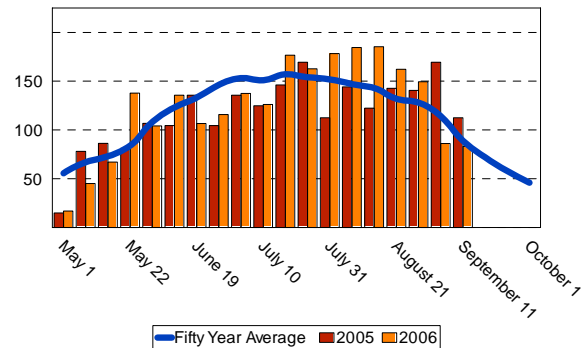

## Altus

**Growing Degree Days (GDD)**

<u>Week of</u>	<u>50 year</u>	<u>2005</u>	<u>2006</u>
May 1	65.5	14.7	43.1
May 8	82.9	107.9	65.3
May 15	98.6	102.9	99.7
May 22	102.9	104.4	166.3
May 29	120.2	122.3	133.4
June 5	136.4	131.2	173.1
June 12	153.4	149.3	166.4
June 19	160.7	164.1	149.7
June 26	168.4	155.4	145.6
July 3	171.9	142.7	158.4
July 10	169.7	164.9	185.1
July 17	169.5	169.7	182.5
July 24	167.2	128.7	184.2
July 31	165.3	146.7	191.4
Aug 7	160.6	124.6	193.4
Aug 7	160.6	124.6	193.4
Aug 14	157.7	149.1	175.7
Aug 21	148.3	140.9	158.6
Aug 28	133.2	128.3	97.1
Sept 4	114.4	135.4	79.7
<b>Total</b>	<b>2,807.4</b>	<b>2,607.8</b>	<b>2,942.1</b>

## Blackwell

**Growing Degree Days (GDD)**

<u>Week of</u>	<u>50 year</u>	<u>2005</u>	<u>2006</u>
May 1	55.6	14.9	16.8
May 8	67.5	78.0	45.2
May 15	73.2	86.2	67.1
May 22	84.3	81.2	137.8
May 29	108.4	106.8	104.1
June 5	123.7	104.5	135.6
June 12	133.4	135.7	106.7
June 19	146.4	104.5	115.9
June 26	153.7	135.7	137.4
July 3	151.3	124.9	126.1
July 10	157.3	146.2	176.7
July 17	154.7	169.4	162.7
July 24	152.7	112.5	178.3
July 31	147.1	144.2	184.6
Aug 7	143.1	122.3	185.6
Aug 14	132.3	142.7	162.3
Aug 21	128.1	146.2	149.4
Aug 28	114.1	169.4	86.1
Sept 4	89.3	112.4	83.1
<b>Total</b>	<b>2,316.2</b>	<b>2,237.7</b>	<b>2,361.5</b>

## Hobart

**Growing Degree Days (GDD)**

<u>Week of</u>	<u>50 year</u>	<u>2005</u>	<u>2006</u>
May 1	62.3	13.8	31.4
May 8	76.2	79.6	22.4
May 15	84.9	92.6	86.2
May 22	94.7	89.9	164.2
May 29	119.8	117.9	115.3
June 5	136.9	139.4	171.7
June 12	145.6	162.5	142.9
June 19	153.6	162.5	131.6
June 26	162.3	148.6	153.7
June 26	162.3	148.6	153.7
July 3	163.5	139.2	148.6
July 10	162.9	141.3	184.9
July 17	164.0	160.5	180.8
July 24	164.2	126.3	185.4
July 31	160.2	131.4	198.3
Aug 7	155.5	134.8	198.3
Aug 14	148.3	151.3	173.6
Aug 21	139.8	92.1	155.3
Aug 28	139.8	130.2	94.6
Sept 4	102.9	126.7	83.6
<b>Total</b>	<b>2,699.7</b>	<b>2,489.2</b>	<b>2,776.5</b>