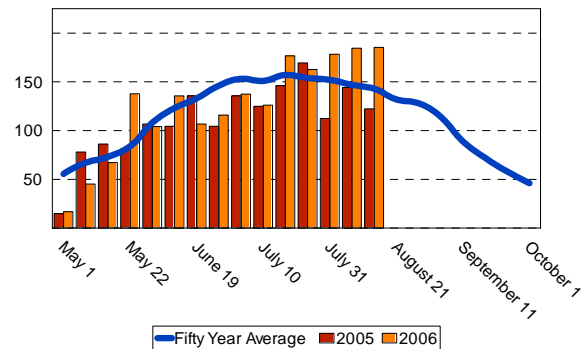

Altus

Growing Degree Days (GDD)

<u>Week of</u>	<u>50 year</u>	<u>2005</u>	<u>2006</u>
May 1	65.5	14.7	43.1
May 8	82.9	107.9	65.3
May 15	98.6	102.9	99.7
May 22	102.9	104.4	166.3
May 29	120.2	122.3	133.4
June 5	136.4	131.2	173.1
June 12	153.4	149.3	166.4
June 19	160.7	164.1	149.7
June 26	168.4	155.4	145.6
July 3	171.9	142.7	158.4
July 10	169.7	164.9	185.1
July 17	169.5	169.7	182.5
July 24	167.2	128.7	184.2
July 31	165.3	146.7	191.4
Aug 7	160.6	124.6	193.4
Total	2,093.2	1,929.5	2,237.6

Blackwell

Growing Degree Days (GDD)

<u>Week of</u>	<u>50 year</u>	<u>2005</u>	<u>2006</u>
May 1	55.6	14.9	16.8
May 8	67.5	78.0	45.2
May 15	73.2	86.2	67.1
May 22	84.3	81.2	137.8
May 29	108.4	106.8	104.1
June 5	123.7	104.5	135.6
June 12	133.4	135.7	106.7
June 19	146.4	104.5	115.9
June 26	153.7	135.7	137.4
July 3	151.3	124.9	126.1
July 10	157.3	146.2	176.7
July 17	154.7	169.4	162.7
July 24	152.7	112.5	178.3
July 31	147.1	144.2	184.6
Aug 7	143.1	122.3	185.6
Total	1,852.4	1,667.0	1,880.6

Hobart

Growing Degree Days (GDD)

<u>Week of</u>	<u>50 year</u>	<u>2005</u>	<u>2006</u>
May 1	62.3	13.8	31.4
May 8	76.2	79.6	22.4
May 15	84.9	92.6	86.2
May 22	94.7	89.9	164.2
May 29	119.8	117.9	115.3
June 5	136.9	139.4	171.7
June 12	145.6	162.5	142.9
June 19	153.6	162.5	131.6
June 26	162.3	148.6	153.7
June 26	162.3	148.6	153.7
July 3	163.5	139.2	148.6
July 10	162.9	141.3	184.9
July 17	164.0	160.5	180.8
July 24	164.2	126.3	185.4
July 31	160.2	131.4	198.3
Aug 7	155.5	134.8	198.3
Total	2,168.9	1,988.9	2,269.4