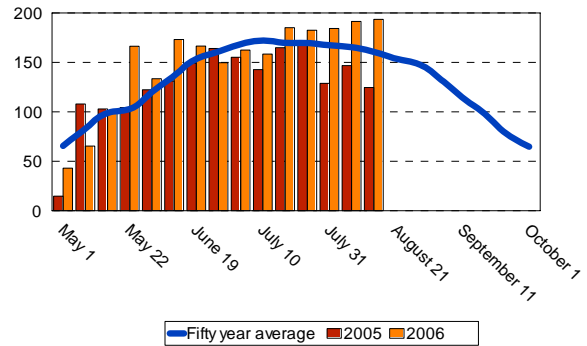

Altus

Growing Degree Days (GDD)

<u>Week of</u>	<u>50 year</u>	<u>2005</u>	<u>2006</u>
May 1	65.5	14.7	43.1
May 8	82.9	107.9	65.3
May 15	98.6	102.9	99.7
May 22	102.9	104.4	166.3
May 29	120.2	122.3	133.4
June 5	136.4	131.2	173.1
June 12	153.4	149.3	166.4
June 19	160.7	164.1	149.7
June 26	168.4	155.4	145.6
July 3	171.9	142.7	158.4
July 10	169.7	164.9	185.1
July 17	169.5	169.7	182.5
July 24	167.2	128.7	184.2
July 31	165.3	146.7	191.4
Aug 7	160.6	124.6	193.4
Total	2,093.2	1,929.5	2,237.6