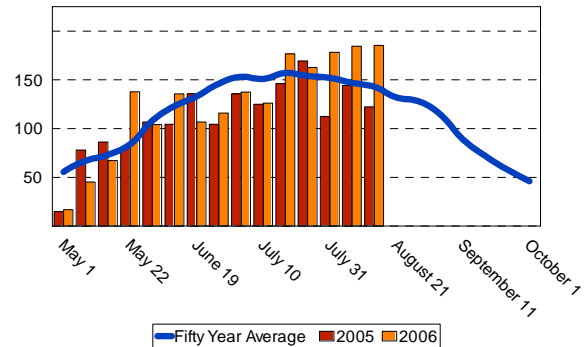

Altus

Growing Degree Days (GDD)

<u>Week of</u>	<u>50 year</u>	<u>2005</u>	<u>2006</u>
May 1	65.5	14.7	43.1
May 8	82.9	107.9	65.3
May 15	98.6	102.9	99.7
May 22	102.9	104.4	166.3
May 29	120.2	122.3	133.4
June 5	136.4	131.2	173.1
June 12	153.4	149.3	166.4
June 19	160.7	164.1	149.7
June 26	168.4	155.4	145.6
July 3	171.9	142.7	158.4
July 10	169.7	164.9	185.1
July 17	169.5	169.7	182.5
July 24	167.2	128.7	184.2
July 31	165.3	146.7	191.4
Aug 7	160.6	124.6	193.4
Total	2,093.2	1,929.5	2,237.6

Blackwell

Growing Degree Days (GDD)

<u>Week of</u>	<u>50 year</u>	<u>2005</u>	<u>2006</u>
May 1	55.6	14.9	16.8
May 8	67.5	78.0	45.2
May 15	73.2	86.2	67.1
May 22	84.3	81.2	137.8
May 29	108.4	106.8	104.1
June 5	123.7	104.5	135.6
June 12	133.4	135.7	106.7
June 19	146.4	104.5	115.9
June 26	153.7	135.7	137.4
July 3	151.3	124.9	126.1
July 10	157.3	146.2	176.7
July 17	154.7	169.4	162.7
July 24	152.7	112.5	178.3
July 31	147.1	144.2	184.6
Aug 7	143.1	122.3	185.6
Total	1,852.4	1,667.0	1,880.6

Hobart

Growing Degree Days (GDD)

<u>Week of</u>	<u>50 year</u>	<u>2005</u>	<u>2006</u>
May 1	62.3	13.8	31.4
May 8	76.2	79.6	22.4
May 15	84.9	92.6	86.2
May 22	94.7	89.9	164.2
May 29	119.8	117.9	115.3
June 5	136.9	139.4	171.7
June 12	145.6	162.5	142.9
June 19	153.6	162.5	131.6
June 26	162.3	148.6	153.7
June 26	162.3	148.6	153.7
July 3	163.5	139.2	148.6
July 10	162.9	141.3	184.9
July 17	164.0	160.5	180.8
July 24	164.2	126.3	185.4
July 31	160.2	131.4	198.3
Aug 7	155.5	134.8	198.3
Total	2,168.9	1,988.9	2,269.4