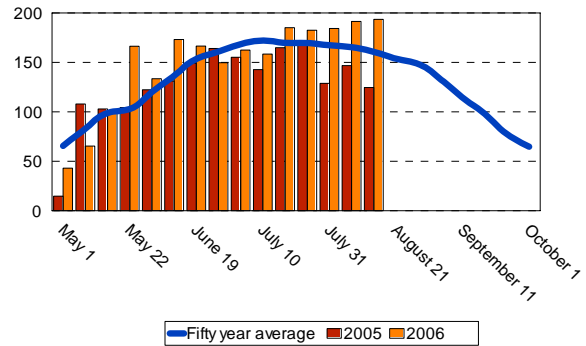

Altus

Growing Degree Days (GDD)

<u>Week of</u>	<u>50 year</u>	<u>2005</u>	<u>2006</u>
May 1	65.5	14.7	43.1
May 8	82.9	107.9	65.3
May 15	98.6	102.9	99.7
May 22	102.9	104.4	166.3
May 29	120.2	122.3	133.4
June 5	136.4	131.2	173.1
June 12	153.4	149.3	166.4
June 19	160.7	164.1	149.7
June 26	168.4	155.4	145.6
July 3	171.9	142.7	158.4
July 10	169.7	164.9	185.1
July 17	169.5	169.7	182.5
July 24	167.2	128.7	184.2
July 31	165.3	146.7	191.4
Aug 7	160.6	124.6	193.4
Total	2,093.2	1,929.5	2,237.6