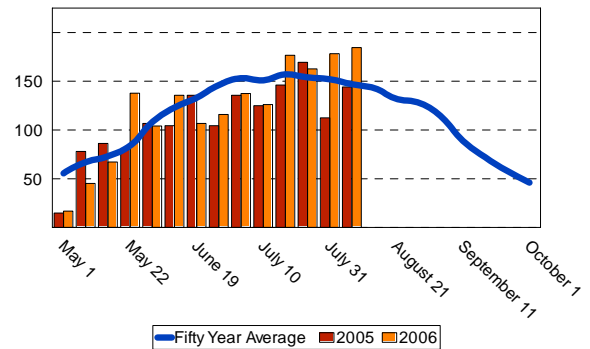

Altus

Growing Degree Days (GDD)

<u>Week of</u>	<u>50 year</u>	<u>2005</u>	<u>2006</u>
May 1	65.5	14.7	43.1
May 8	82.9	107.9	65.3
May 15	98.6	102.9	99.7
May 22	102.9	104.4	166.3
May 29	120.2	122.3	133.4
June 5	136.4	131.2	173.1
June 12	153.4	149.3	166.4
June 19	160.7	164.1	149.7
June 26	168.4	155.4	145.6
July 3	171.9	142.7	158.4
July 10	169.7	164.9	185.1
July 17	169.5	169.7	182.5
July 24	167.2	128.7	184.2
July 31	165.3	146.7	191.4
Total	1,932.6	1,804.9	2,044.2

Blackwell

Growing Degree Days (GDD)

<u>Week of</u>	<u>50 year</u>	<u>2005</u>	<u>2006</u>
May 1	55.6	14.9	16.8
May 8	67.5	78.0	45.2
May 15	73.2	86.2	67.1
May 22	84.3	81.2	137.8
May 29	108.4	106.8	104.1
June 5	123.7	104.5	135.6
June 12	133.4	135.7	106.7
June 19	146.4	104.5	115.9
June 26	153.7	135.7	137.4
July 3	151.3	124.9	126.1
July 10	157.3	146.2	176.7
July 17	154.7	169.4	162.7
July 24	152.7	112.5	178.3
July 31	147.1	144.2	184.6
Total	1,709.3	1,544.7	1,695.0

Hobart

Growing Degree Days (GDD)

<u>Week of</u>	<u>50 year</u>	<u>2005</u>	<u>2006</u>
May 1	62.3	13.8	31.4
May 8	76.2	79.6	22.4
May 15	84.9	92.6	86.2
May 22	94.7	89.9	164.2
May 29	119.8	117.9	115.3
June 5	136.9	139.4	171.7
June 12	145.6	162.5	142.9
June 19	153.6	162.5	131.6
June 26	162.3	148.6	153.7
June 26	162.3	148.6	153.7
July 3	163.5	139.2	148.6
July 10	162.9	141.3	184.9
July 17	164.0	160.5	180.8
July 24	164.2	126.3	185.4
July 31	160.2	131.4	198.3
Total	2,013.4	1,854.1	2,071.1