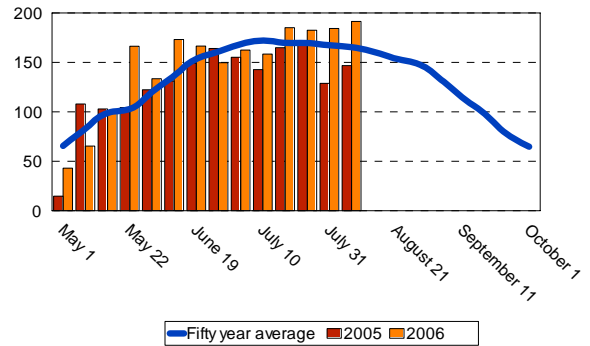

Cotton Outlook

Volume 1 Edition 15

August 9, 2006

FIELD SURVEY AUGUST 7, 2006

Irrigated		
Jackson County		
	Plant Stage	Pest
1	3 NAWF	1% Bollworm larvae 3 Beet armyworm hits
2	2 NAWF	1% Bollworm larvae 1 % damaged squares
3	2 NAWF	1% Bollworm larvae 2 % damaged squares
Harmon County		
1	4 NAWF	1% Bollworm larvae 1 % damaged squares
2	4 NAWF	1% Bollworm larvae 1 % damaged squares
3	4 NAWF	1% Bollworm larvae 1 % damaged squares
Dryland		
Greer County		
1	3 NAWF	1% Bollworm larvae 1% damaged squares
2	TERMINATED	
3	TERMINATED	
Kiowa County		
1	TERMINATED	
2	TERMINATED	
3	3 NAWF	1% Bollworm larvae 1% damaged squares
Washita County		
1	4 NAWF	1% Bollworm larvae 1% damaged squares
2	4 NAWF	1% Bollworm larvae 1% damaged squares
3	4 NAWF	1% Bollworm larvae 1% damaged squares

Altus

Growing Degree Days (GDD)

<u>Week of</u>	<u>50 year</u>	<u>2005</u>	<u>2006</u>
May 1	65.5	14.7	43.1
May 8	82.9	107.9	65.3
May 15	98.6	102.9	99.7
May 22	102.9	104.4	166.3
May 29	120.2	122.3	133.4
June 5	136.4	131.2	173.1
June 12	153.4	149.3	166.4
June 19	160.7	164.1	149.7
June 26	168.4	155.4	145.6
July 3	171.9	142.7	158.4
July 10	169.7	164.9	185.1
July 17	169.5	169.7	182.5
July 24	167.2	128.7	184.2
July 31	165.3	146.7	191.4
Total	1,932.6	1,804.9	2,044.2